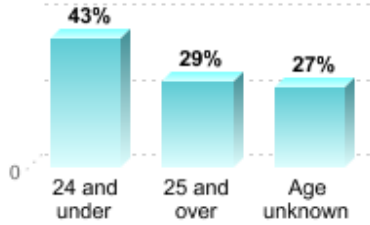

Undergraduate Student Age

100