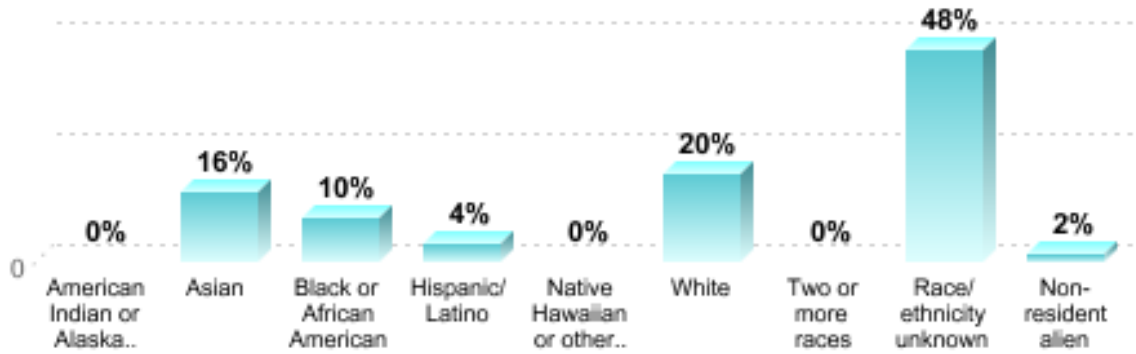

Total Enrollment

FALL 2019

	TOTAL ENROLLMENT	1,528
Undergraduate enrollment		947
Undergraduate transfer-in enrollment		248
Graduate enrollment		581

Undergraduate Attendance Status

Undergraduate

Undergraduate Student Gender

Undergraduate Race/Ethnicity

100

Undergraduate Student Age

100

Undergraduate Student Residence

100

Graduate Attendance Status

Undergraduate Distance Education Status