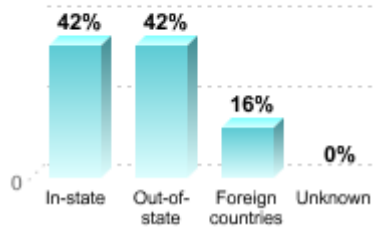

Undergraduate Race/Ethnicity

100

Undergraduate Student Age

100

Undergraduate Student Residence

100

Graduate Attendance Status

Undergraduate Distance Education Status