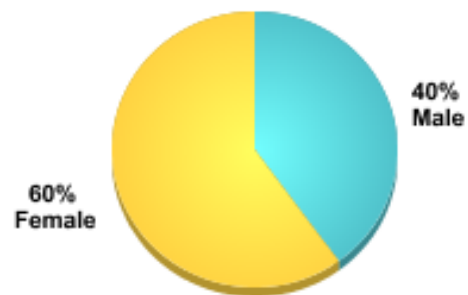

Total Enrollment

FALL 2019

	TOTAL ENROLLMENT	1,528
Undergraduate enrollment		947
Undergraduate transfer-in enrollment		248
Graduate enrollment		581

Undergraduate Attendance Status

Undergraduate

Undergraduate Student Gender