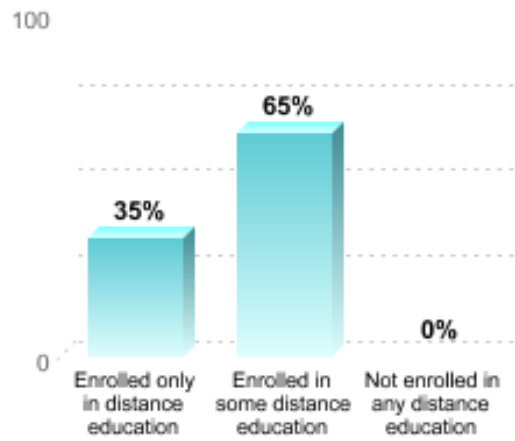

Undergraduate Race/Ethnicity

100

Undergraduate Student Age

100

Undergraduate Student Residence

100

Graduate Attendance Status

Undergraduate Distance Education Status